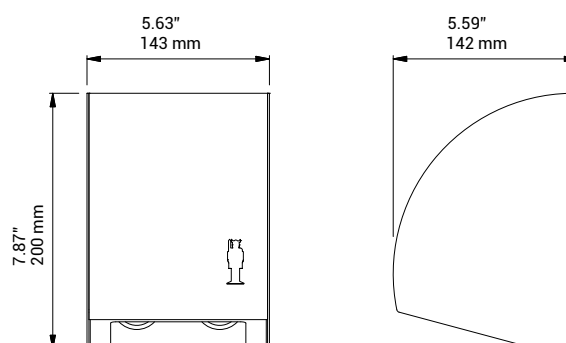

Technical data

	Metric	Imperial
Type	STAINLESS DESIGN TOILET ROLL HOLDER Prod. No.: 277 Toilet roll holder	STAINLESS DESIGN TOILET ROLL HOLDER Prod. No.: 277 Toilet roll holder
Dimensions	H: 200 mm x W: 143 mm x D 142 mm/front open: 200 mm	H: 7.87" x W: 5.62" x D: 5.59"/ front open: 7.87"
Material	1.5 mm brushed stainless steel AISI 304	0.05" brushed stainless steel AISI 304
Capacity	1 standard size roll	1 standard size roll
Net weight	1,85 kg	4.07 lb
Tender text	Toilet roll holder in 1.5 mm brushed stainless steel AISI 304. Capacity: 1 standard size toilet paper roll. Net weight: 1.85 kg. H: 200 mm x W: 143 mm x D 142 mm/front open: 200 mm	Toilet roll holder in 0.05" brushed stainless steel AISI 304. Capacity: 1 standard size toilet paper roll. Net weight: 4.07 lb. H: 7.87" x W: 5.62" x D: 5.59"/ front open: 7.87"

Application

This small toilet roll holder is ideal for public lavatories when you don't compromise on quality and aesthetics even in small rooms. The compact size makes it a perfect choice for private homes too. The Stainless Design product line combines hygiene and durability with classic elegance to suit any commercial bathroom. The products are designed specifically for use in public toilets where low-maintenance is called for, and equipment must be able to withstand rough treatment.

References

Offices and administration, private homes, restaurants, sport clubs, public institutions and cultural centres

Standard colour

Brushed stainless steel.
Also available in all RAL colours.

Installation

Wall mounting.